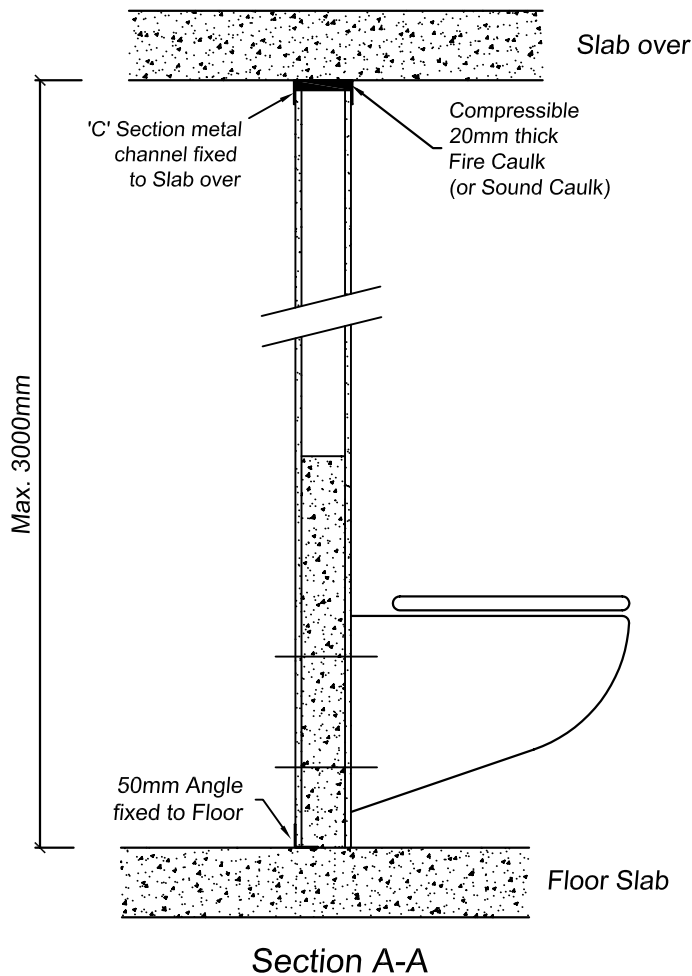

TYPICAL PANEL LAYOUT (plan view)

OZWALL Pty Ltd

Typical Partition Layout

Date:	Issue:	Drawing No:
10/05	A	OZ-SK P1